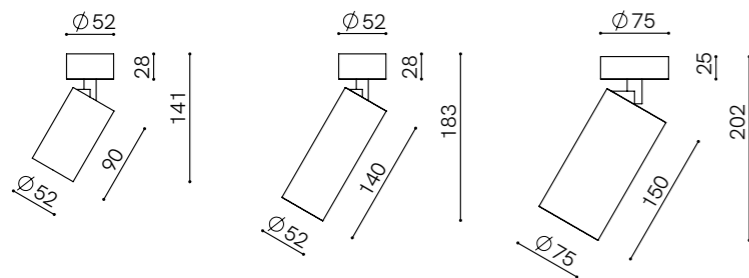

Dimensions

All articles in this sheet are fitted with an external driver.

Neo On Aim

Article No.	Product Name	Diameter	Lumen	Housing Color	CCT	CRI	Power	Lens
2.17.4105 / 2.17.4113*	Neo On Aim M	Ø52 mm	1109lm	White	2700K	>90Ra	16W	30°
2.17.4106 / 2.17.4114*	Neo On Aim M	Ø52 mm	1109lm	Black	2700K	>90Ra	16W	30°
2.17.4107 / 2.17.4115*	Neo On Aim M	Ø52 mm	1163lm	White	3000K	>90Ra	16,2W	30°
2.17.4108 / 2.17.4116*	Neo On Aim M	Ø52 mm	1163lm	Black	3000K	>90Ra	16,2W	30°
2.17.4121 / 2.17.4133*	Neo On Aim L	Ø52 mm	1476lm	White	2700K	>90Ra	20,1W	30°
2.17.4122 / 2.17.4134*	Neo On Aim L	Ø52 mm	1476lm	Black	2700K	>90Ra	20,1W	30°
2.17.4123 / 2.17.4135*	Neo On Aim L	Ø52 mm	1569lm	White	3000K	>90Ra	20,3W	30°
2.17.4124 / 2.17.4136*	Neo On Aim L	Ø52 mm	1569lm	Black	3000K	>90Ra	20,3W	30°
2.17.4141 / 2.17.4153*	Neo On Aim XL	Ø75mm	2432lm	White	2700K	>90Ra	32,5W	30°
2.17.4142 / 2.17.4154*	Neo On Aim XL	Ø75mm	2432lm	Black	2700K	>90Ra	32,5W	30°
2.17.4143 / 2.17.4155*	Neo On Aim XL	Ø75mm	2545lm	White	3000K	>90Ra	32,5W	30°
2.17.4144 / 2.17.4156*	Neo On Aim XL	Ø75mm	2545lm	Black	3000K	>90Ra	32,5W	30°

Article No. with * indicates that the luminaire is DALI Dimmable.

Adjustable Accessories

Article No.	Product Name	Article No.	Product Name
2.01.1086	Inner ring for Neo M/L - Gold	5.14.0247	15° reflector for Neo M/L
2.01.1288	Inner ring for Neo M/L - White	5.14.0249	50° reflector for Neo M/L
2.01.1088	Inner ring for Neo XL - Gold	5.14.0250	15° reflector for Neo XL
2.01.1289	Inner ring for Neo XL - White	5.14.0252	50° reflector for Neo XL
2.01.1152	Honeycomb for Neo M/L		
2.01.1153	Honeycomb for Neo XL