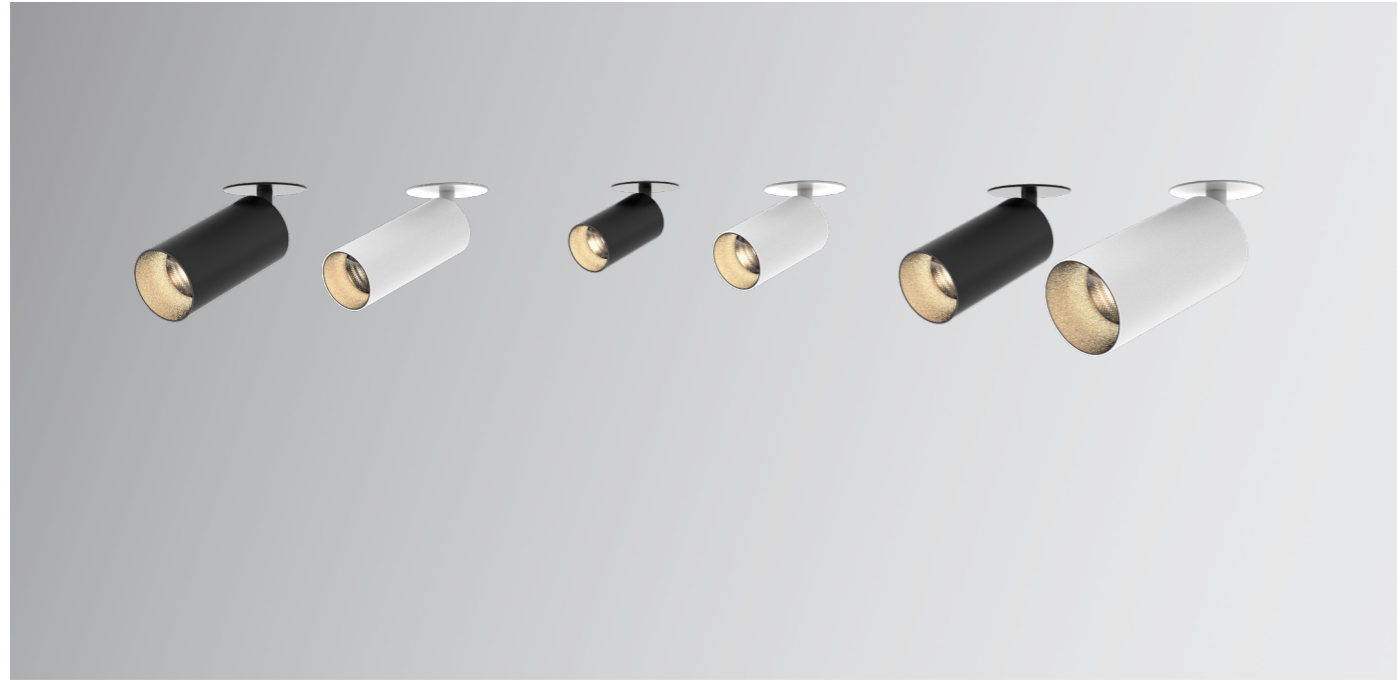

De Neo serie is door haar strakke design én diversiteit in armaturen geschikt voor veel verschillende doeleinden. Denk bijvoorbeeld aan luxe woningen, kantoren, ...

The simplicity of this sleek design gives the Neo series a luxurious appearance. High-quality finished, with an eye for detail. And by designing the recessed, surface-mounted and pendant luminaires in the same style, you create peace and unity in the different spaces.

The Neo series is suitable for many different purposes due to its sleek design and diversity in fixtures. Consider, for example, luxury homes, offices,....

Neo POINT

Product information

Input voltage	230V
Power	up to 33,7W
Lumen output	up to 2452lm
Efficiency	up to 76lm/W
CRI	>90Ra
Lens	30° included
CCT	2700K 3000K
Available housing color	White Black
Certification	CE/ROHS