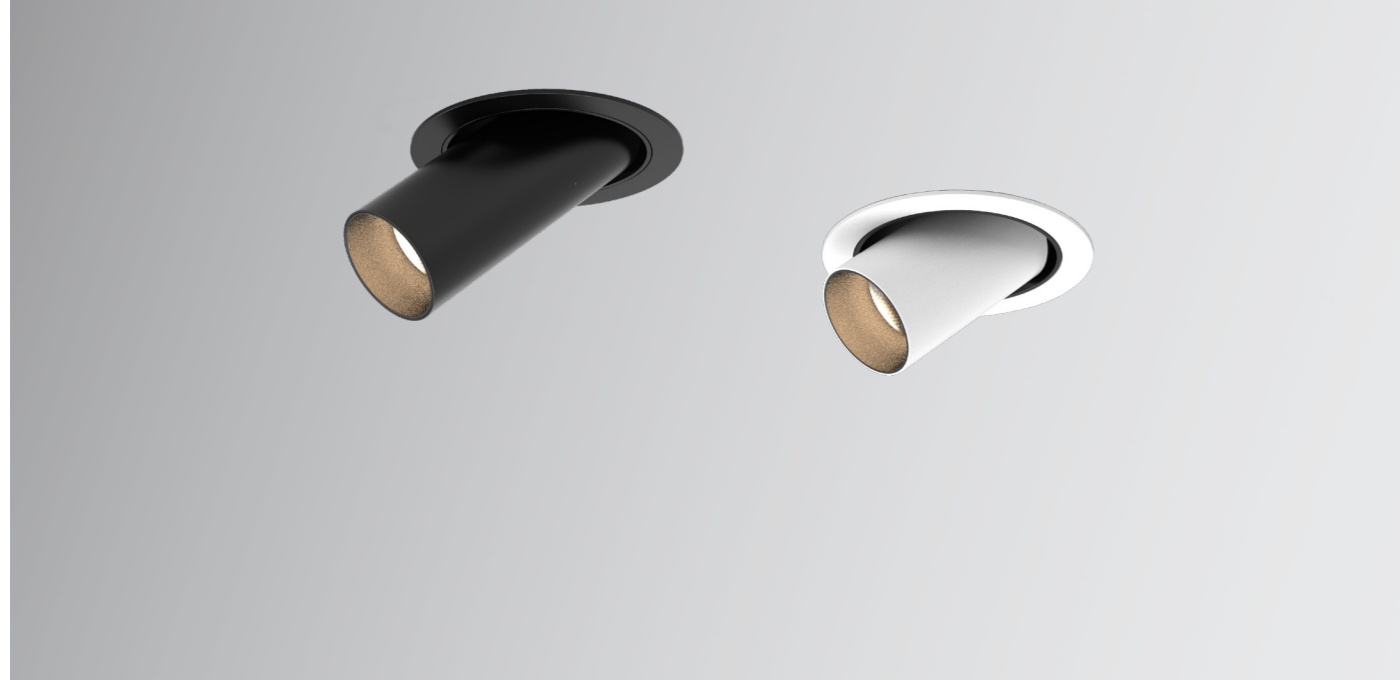

Neo IN

Product information

Input voltage	230V
Power	20,3W
Lumen output	up to 1569lm
Efficiency	up to 75lm/W
CRI	>90Ra
Lens	30° included
CCT	2700K | 3000K
Available housing color	White | Black
Certification	CE/ROHS

Dimensions

Neo In