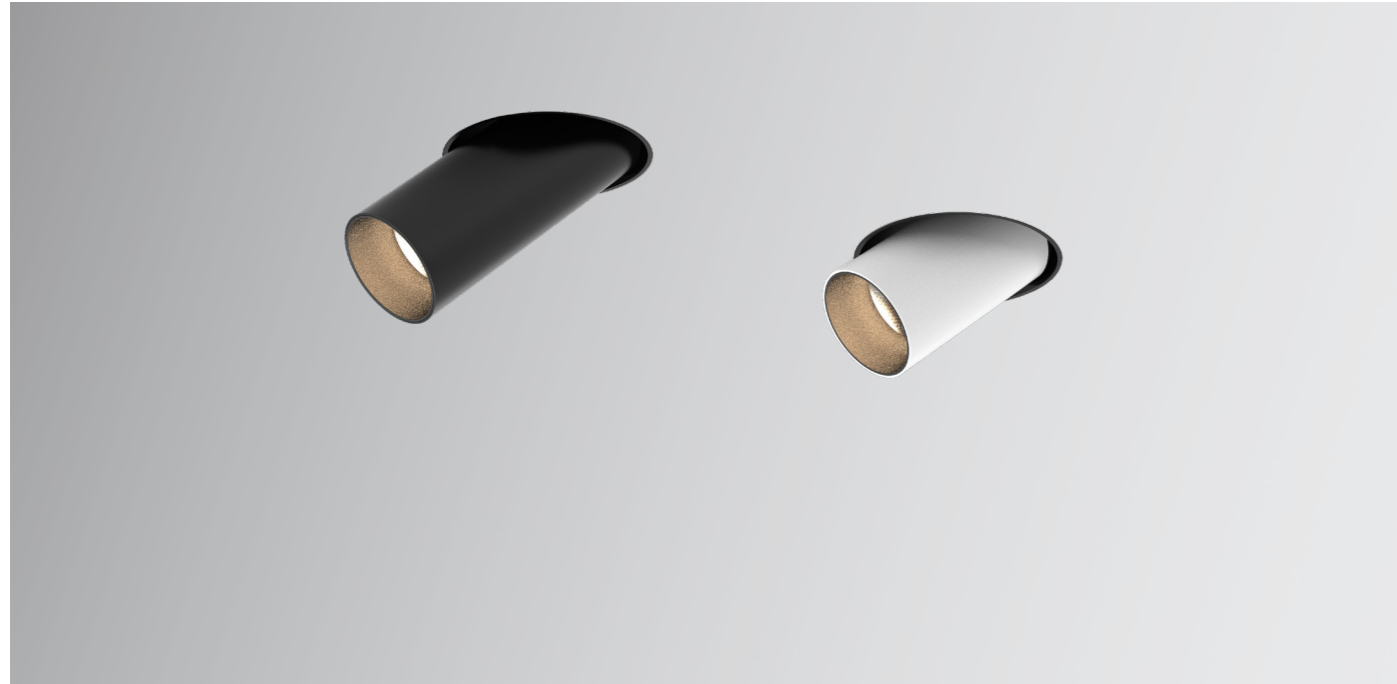

Neo IN - TRIMLESS

Product information

Input voltage	230V
Power	20,3W
Lumen output	up to 1569lm
Efficiency	up to 75lm/W
CRI	>90Ra
Lens	30° included
CCT	2700K | 3000K
Available housing color	White | Black
Certification	CE/ROHS

Dimensions

Neo In Trimless

Article No.	Product Name	Diameter	Lumen	Housing Color	Inner Ring Color	CCT	CRI	Power	Lens
2.11.6963 / 2.11.6979*	Neo In M Trimless	Ø52mm	1109lm	White	White	2700K	>90Ra	16W	30°
2.11.6964 / 2.11.6980*	Neo In M Trimless	Ø52mm	1109lm	White	Black	2700K	>90Ra	16W	30°
2.11.6965 / 2.11.6981*	Neo In M Trimless	Ø52mm	1109lm	Black	White	2700K	>90Ra	16W	30°
2.11.6966 / 2.11.6982*	Neo In M Trimless	Ø52mm	1109lm	Black	Black	2700K	>90Ra	16W	30°
2.11.6967 / 2.11.6983*	Neo In M Trimless	Ø52mm	1163lm	White	White	3000K	>90Ra	16,2W	30°
2.11.6968 / 2.11.6984*	Neo In M Trimless	Ø52mm	1163lm	White	Black	3000K	>90Ra	16,2W	30°
2.11.6969 / 2.11.6985*	Neo In M Trimless	Ø52mm	1163lm	Black	White	3000K	>90Ra	16,2W	30°
2.11.6970 / 2.11.6986*	Neo In M Trimless	Ø52mm	1163lm	Black	Black	3000K	>90Ra	16,2W	30°
2.11.6995 / 2.11.7011*	Neo In L Trimless	Ø52mm	1476lm	White	White	2700K	>90Ra	20,1W	30°
2.11.6996 / 2.11.7012*	Neo In L Trimless	Ø52mm	1476lm	White	Black	2700K	>90Ra	20,1W	30°
2.11.6997 / 2.11.7013*	Neo In L Trimless	Ø52mm	1476lm	Black	White	2700K	>90Ra	20,1W	30°
2.11.6998 / 2.11.7014*	Neo In L Trimless	Ø52mm	1476lm	Black	Black	2700K	>90Ra	20,1W	30°
2.11.6999 / 2.11.7015*	Neo In L Trimless	Ø52mm	1569lm	White	White	3000K	>90Ra	20,3W	30°
2.11.7000 / 2.11.7016*	Neo In L Trimless	Ø52mm	1569lm	White	Black	3000K	>90Ra	20,3W	30°
2.11.7001 / 2.11.7017*	Neo In L Trimless	Ø52mm	1569lm	Black	White	3000K	>90Ra	20,3W	30°
2.11.7002 / 2.11.7018*	Neo In L Trimless	Ø52mm	1569lm	Black	Black	3000K	>90Ra	20,3W	30°

Article No. with * indicates that the luminaire is DALI Dimmable.

Adjustable Accessories

Article No.	Product Name	Article No.	Product Name
2.01.1086	Inner ring for Neo M/L - Gold	5.14.0247	15° reflector for Neo M/L
2.01.1288	Inner ring for Neo M/L - White	5.14.0249	50° reflector for Neo M/L
2.01.1152	Honeycomb for Neo M/L