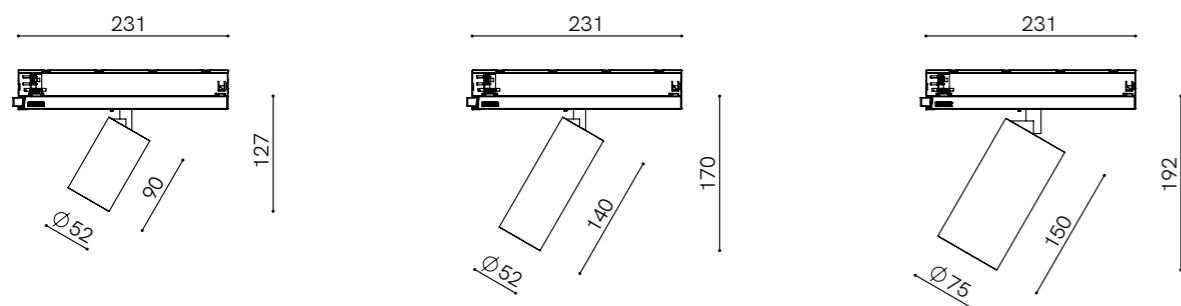

Max. dimensions

Neo Track

Article No.	Product Name	Diameter	Lumen	Housing Color	Inner Ring Color	CCT	CRI	Power	Lens
2.17.3348 / 2.17.3420*	Neo Track M	Ø52mm	1109lm	Black	Black	2700K	>90Ra	17W	30°
2.17.3349 / 2.17.3421*	Neo Track M	Ø52mm	1109lm	Black	Gold	2700K	>90Ra	17W	30°
2.17.3350 / 2.17.3422*	Neo Track M	Ø52mm	1109lm	White	Black	2700K	>90Ra	17W	30°
2.17.3351 / 2.17.3423*	Neo Track M	Ø52mm	1109lm	White	Gold	2700K	>90Ra	17W	30°
2.17.3360 / 2.17.3432*	Neo Track M	Ø52mm	1163lm	Black	Black	3000K	>90Ra	17W	30°
2.17.3361 / 2.17.3433*	Neo Track M	Ø52mm	1163lm	Black	Gold	3000K	>90Ra	17W	30°
2.17.3362 / 2.17.3434*	Neo Track M	Ø52mm	1163lm	White	Black	3000K	>90Ra	17W	30°
2.17.3363 / 2.17.3435*	Neo Track M	Ø52mm	1163lm	White	Gold	3000K	>90Ra	17W	30°
2.17.3372 / 2.17.3444*	Neo Track L	Ø52mm	1476lm	Black	Black	2700K	>90Ra	22W	30°
2.17.3373 / 2.17.3445*	Neo Track L	Ø52mm	1476lm	Black	Gold	2700K	>90Ra	22W	30°
2.17.3374 / 2.17.3446*	Neo Track L	Ø52mm	1476lm	White	Black	2700K	>90Ra	22W	30°
2.17.3375 / 2.17.3447*	Neo Track L	Ø52mm	1476lm	White	Gold	2700K	>90Ra	22W	30°
2.17.3384 / 2.17.3456*	Neo Track L	Ø52mm	1569lm	Black	Black	3000K	>90Ra	22W	30°
2.17.3385 / 2.17.3457*	Neo Track L	Ø52mm	1569lm	Black	Gold	3000K	>90Ra	22W	30°
2.17.3386 / 2.17.3458*	Neo Track L	Ø52mm	1569lm	White	Black	3000K	>90Ra	22W	30°
2.17.3387 / 2.17.3459*	Neo Track L	Ø52mm	1569lm	White	Gold	3000K	>90Ra	22W	30°
2.17.3396 / 2.17.3468*	Neo Track XL	Ø75mm	2432lm	Black	Black	2700K	>90Ra	40W	30°
2.17.3397 / 2.17.3469*	Neo Track XL	Ø75mm	2432lm	Black	Gold	2700K	>90Ra	40W	30°
2.17.3398 / 2.17.3470*	Neo Track XL	Ø75mm	2432lm	White	Black	2700K	>90Ra	40W	30°
2.17.3399 / 2.17.3471*	Neo Track XL	Ø75mm	2432lm	White	Gold	2700K	>90Ra	40W	30°
2.17.3408 / 2.17.3480*	Neo Track XL	Ø75mm	2545lm	Black	Black	3000K	>90Ra	40W	30°
2.17.3409 / 2.17.3481*	Neo Track XL	Ø75mm	2545lm	Black	Gold	3000K	>90Ra	40W	30°
2.17.3410 / 2.17.3482*	Neo Track XL	Ø75mm	2545lm	White	Black	3000K	>90Ra	40W	30°
2.17.3411 / 2.17.3483*	Neo Track XL	Ø75mm	2545lm	White	Gold	3000K	>90Ra	40W	30°

Article No. with * indicates that the luminaire is DALI Dimmable.

Adjustable Accessories

Article No.	Product Name	Article No.	Product Name
2.01.1086	Inner ring for Neo M/L - Gold	5.14.0247	15° reflector for Neo M/L
2.01.1288	Inner ring for Neo M/L - White	5.14.0249	50° reflector for Neo M/L
2.01.1088	Inner ring for Neo XL - Gold	5.14.0250	15° reflector for Neo XL
2.01.1289	Inner ring for Neo XL - White	5.14.0252	50° reflector for Neo XL
2.01.1152	Honeycomb for Neo M/L		
2.01.1153	Honeycomb for Neo XL