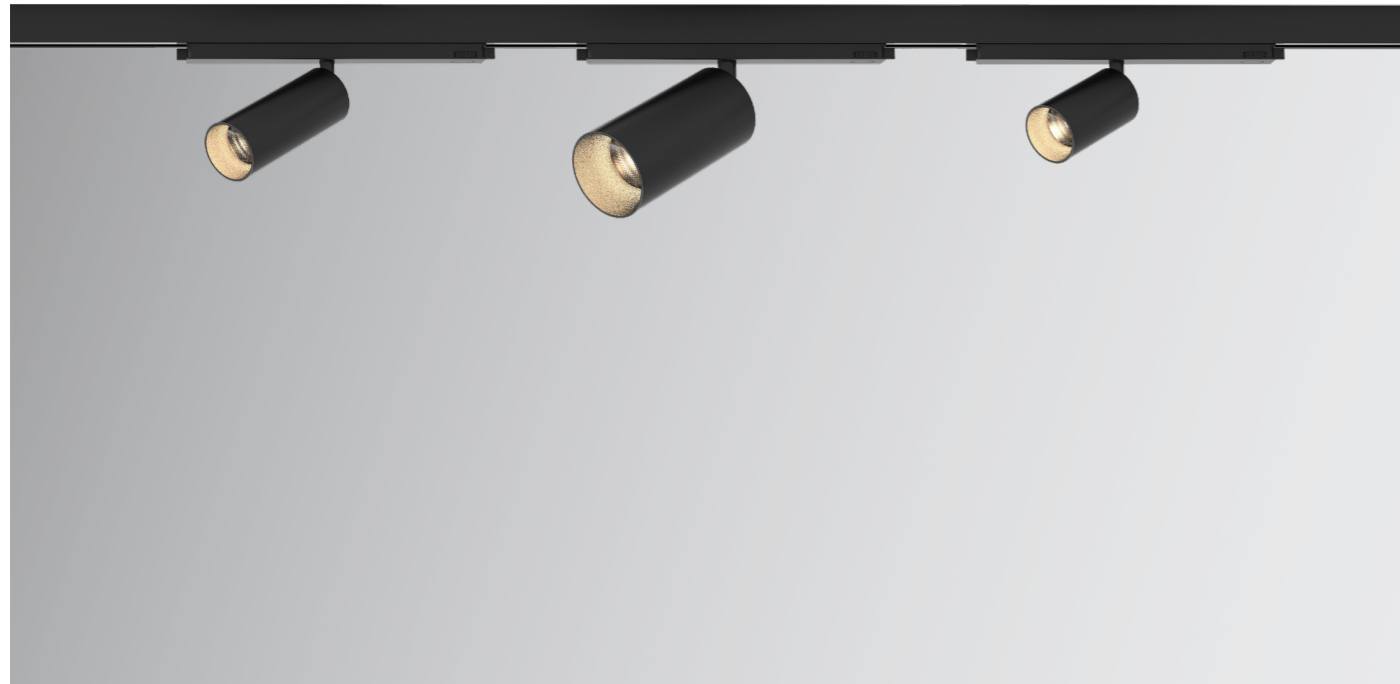

Neo TRACK

Product information

Input voltage	230V
Power	40W
Lumen output	up to 2545lm
Efficiency	up to 71lm/W
CRI	>90Ra
Lens	30° included
CCT	2700K | 3000K
Available housing color	White | Black
Certification	CE/ROHS