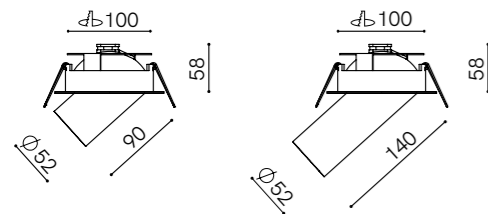

Dimensions

Neo In

Article No.	Product Name	Diameter	Lumen	Housing Color	Inner Ring Color	Outer Ring Color	CCT	CRI	Power	Lens
2.11.7027 / 2.11.7059*	Neo In M	Ø52mm	1109lm	White	White	White	2700K	>90Ra	16W	30°
2.11.7028 / 2.11.7060*	Neo In M	Ø52mm	1109lm	White	White	Black	2700K	>90Ra	16W	30°
2.11.7029 / 2.11.7061*	Neo In M	Ø52mm	1109lm	White	Black	White	2700K	>90Ra	16W	30°
2.11.7030 / 2.11.7062*	Neo In M	Ø52mm	1109lm	White	Black	Black	2700K	>90Ra	16W	30°
2.11.7031 / 2.11.7063*	Neo In M	Ø52mm	1109lm	Black	White	White	2700K	>90Ra	16W	30°
2.11.7032 / 2.11.7064*	Neo In M	Ø52mm	1109lm	Black	White	Black	2700K	>90Ra	16W	30°
2.11.7033 / 2.11.7065*	Neo In M	Ø52mm	1109lm	Black	Black	White	2700K	>90Ra	16W	30°
2.11.7034 / 2.11.7066*	Neo In M	Ø52mm	1109lm	Black	Black	Black	2700K	>90Ra	16W	30°
2.11.7035 / 2.11.7067*	Neo In M	Ø52mm	1163lm	White	White	White	3000K	>90Ra	16,2W	30°
2.11.7036 / 2.11.7068*	Neo In M	Ø52mm	1163lm	White	White	Black	3000K	>90Ra	16,2W	30°
2.11.7037 / 2.11.7069*	Neo In M	Ø52mm	1163lm	White	Black	White	3000K	>90Ra	16,2W	30°
2.11.7038 / 2.11.7070*	Neo In M	Ø52mm	1163lm	White	Black	Black	3000K	>90Ra	16,2W	30°
2.11.7039 / 2.11.7071*	Neo In M	Ø52mm	1163lm	Black	White	White	3000K	>90Ra	16,2W	30°
2.11.7040 / 2.11.7072*	Neo In M	Ø52mm	1163lm	Black	White	Black	3000K	>90Ra	16,2W	30°
2.11.7041 / 2.11.7073*	Neo In M	Ø52mm	1163lm	Black	Black	White	3000K	>90Ra	16,2W	30°
2.11.7042 / 2.11.7074*	Neo In M	Ø52mm	1163lm	Black	Black	Black	3000K	>90Ra	16,2W	30°
2.11.7091 / 2.11.7123*	Neo In L	Ø52mm	1476lm	White	White	White	2700K	>90Ra	20,1W	30°
2.11.7092 / 2.11.7124*	Neo In L	Ø52mm	1476lm	White	Black	Black	2700K	>90Ra	20,1W	30°
2.11.7093 / 2.11.7125*	Neo In L	Ø52mm	1476lm	Black	White	White	2700K	>90Ra	20,1W	30°
2.11.7094 / 2.11.7126*	Neo In L	Ø52mm	1476lm	Black	Black	Black	2700K	>90Ra	20,1W	30°
2.11.7095 / 2.11.7127*	Neo In L	Ø52mm	1476lm	White	White	White	2700K	>90Ra	20,1W	30°
2.11.7096 / 2.11.7128*	Neo In L	Ø52mm	1476lm	White	Black	Black	2700K	>90Ra	20,1W	30°
2.11.7097 / 2.11.7129*	Neo In L	Ø52mm	1476lm	Black	White	White	2700K	>90Ra	20,1W	30°
2.11.7098 / 2.11.7130*	Neo In L	Ø52mm	1476lm	Black	Black	Black	2700K	>90Ra	20,1W	30°
2.11.7099 / 2.11.7131*	Neo In L	Ø52mm	1569lm	White	White	White	3000K	>90Ra	20,3W	30°
2.11.7100 / 2.11.7132*	Neo In L	Ø52mm	1569lm	White	Black	Black	3000K	>90Ra	20,3W	30°
2.11.7101 / 2.11.7133*	Neo In L	Ø52mm	1569lm	Black	White	White	3000K	>90Ra	20,3W	30°
2.11.7102 / 2.11.7134*	Neo In L	Ø52mm	1569lm	Black	Black	Black	3000K	>90Ra	20,3W	30°
2.11.7103 / 2.11.7135*	Neo In L	Ø52mm	1569lm	White	White	White	3000K	>90Ra	20,3W	30°
2.11.7104 / 2.11.7136*	Neo In L	Ø52mm	1569lm	White	Black	Black	3000K	>90Ra	20,3W	30°
2.11.7105 / 2.11.7137*	Neo In L	Ø52mm	1569lm	Black	White	White	3000K	>90Ra	20,3W	30°
2.11.7106 / 2.11.7138*	Neo In L	Ø52mm	1569lm	Black	Black	Black	3000K	>90Ra	20,3W	30°

Article No. with * indicates that the luminaire is DALI Dimmable.

Adjustable Accessories