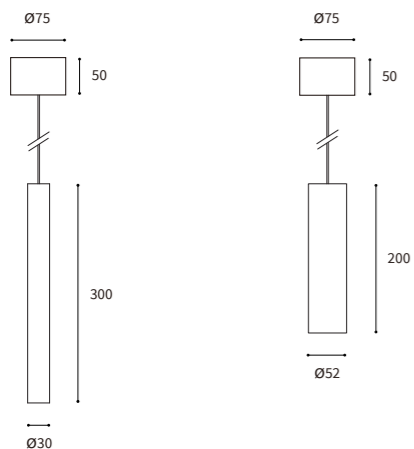

Dimensions

*DALI dimmable articles have an Ø130 mm Ceiling Canopy

Neo Air

Article No.	Product Name	Diameter	Lumen	Housing Color	CCT	CRI	Power	Lens
2.06.0823/2.06.0839*	Neo Air S	Ø30mm	267lm	white	2700K	>90Ra	8W	30°
2.06.0824/2.06.0840*	Neo Air S	Ø30mm	267lm	black	2700K	>90Ra	8W	30°
2.06.0825/2.06.0841*	Neo Air S	Ø30mm	312lm	white	3000K	>90Ra	8W	30°
2.06.0826/2.06.0842*	Neo Air S	Ø30mm	312lm	black	3000K	>90Ra	8W	30°
2.06.0863/2.06.0871*	Neo Air S	Ø30mm	267lm	white	2700K	>90Ra	8W	50°
2.06.0864/2.06.0872*	Neo Air S	Ø30mm	267lm	black	2700K	>90Ra	8W	50°
2.06.0865/2.06.0873*	Neo Air S	Ø30mm	312lm	white	3000K	>90Ra	8W	50°
2.06.0866/2.06.0874*	Neo Air S	Ø30mm	312lm	black	3000K	>90Ra	8W	50°
2.06.0879/2.06.0887*	Neo Air L	Ø52mm	1134lm	white	2700K	>90Ra	19W	15°
2.06.0880/2.06.0888*	Neo Air L	Ø52mm	1134lm	black	2700K	>90Ra	19W	15°
2.06.0881/2.06.0889*	Neo Air L	Ø52mm	1219lm	white	3000K	>90Ra	19W	15°
2.06.0882/2.06.0890*	Neo Air L	Ø52mm	1219lm	black	3000K	>90Ra	19W	15°
2.06.0827/2.06.0843*	Neo Air L	Ø52mm	1134lm	white	2700K	>90Ra	19W	30°
2.06.0828/2.06.0844*	Neo Air L	Ø52mm	1134lm	black	2700K	>90Ra	19W	30°
2.06.0829/2.06.0845*	Neo Air L	Ø52mm	1219lm	white	3000K	>90Ra	19W	30°
2.06.0830/2.06.0846*	Neo Air L	Ø52mm	1219lm	black	3000K	>90Ra	19W	30°
2.06.0895/2.06.0903*	Neo Air L	Ø52mm	1134lm	white	2700K	>90Ra	19W	50°
2.06.0896/2.06.0904*	Neo Air L	Ø52mm	1134lm	black	2700K	>90Ra	19W	50°
2.06.0897/2.06.0905*	Neo Air L	Ø52mm	1219lm	white	3000K	>90Ra	19W	50°
2.06.0898/2.06.0906*	Neo Air L	Ø52mm	1219lm	black	3000K	>90Ra	19W	50°

Article No. with * indicates that the luminaire is DALI Dimmable.

Adjustable Accessories

Article No.	Product Name	Article No.	Product Name
2.01.1086	Inner ring for Neo M/L - Gold	5.14.0247	15° reflector for Neo M/L
2.01.1288	Inner ring for Neo M/L - White	5.14.0249	50° reflector for Neo M/L
2.01.1152	Honeycomb for Neo M/L