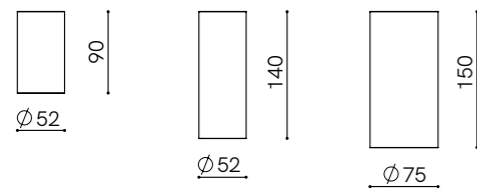

Dimensions