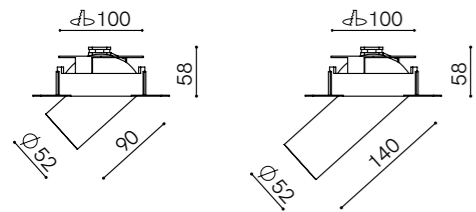

Dimensions

Neo In Trimless

Article No.	Product Name	Diameter	Lumen	Housing Color	Inner Ring Color	CCT	CRI	Power	Lens
2.11.6963 / 2.11.6979*	Neo In M Trimless	Ø52mm	1109lm	White	White	2700K	>90Ra	16W	30°
2.11.6964 / 2.11.6980*	Neo In M Trimless	Ø52mm	1109lm	White	Black	2700K	>90Ra	16W	30°
2.11.6965 / 2.11.6981*	Neo In M Trimless	Ø52mm	1109lm	Black	White	2700K	>90Ra	16W	30°
2.11.6966 / 2.11.6982*	Neo In M Trimless	Ø52mm	1109lm	Black	Black	2700K	>90Ra	16W	30°
2.11.6967 / 2.11.6983*	Neo In M Trimless	Ø52mm	1163lm	White	White	3000K	>90Ra	16,2W	30°
2.11.6968 / 2.11.6984*	Neo In M Trimless	Ø52mm	1163lm	White	Black	3000K	>90Ra	16,2W	30°
2.11.6969 / 2.11.6985*	Neo In M Trimless	Ø52mm	1163lm	Black	White	3000K	>90Ra	16,2W	30°
2.11.6970 / 2.11.6986*	Neo In M Trimless	Ø52mm	1163lm	Black	Black	3000K	>90Ra	16,2W	30°
2.11.6995 / 2.11.7011*	Neo In L Trimless	Ø52mm	1476lm	White	White	2700K	>90Ra	20,1W	30°
2.11.6996 / 2.11.7012*	Neo In L Trimless	Ø52mm	1476lm	White	Black	2700K	>90Ra	20,1W	30°
2.11.6997 / 2.11.7013*	Neo In L Trimless	Ø52mm	1476lm	Black	White	2700K	>90Ra	20,1W	30°
2.11.6998 / 2.11.7014*	Neo In L Trimless	Ø52mm	1476lm	Black	Black	2700K	>90Ra	20,1W	30°
2.11.6999 / 2.11.7015*	Neo In L Trimless	Ø52mm	1569lm	White	White	3000K	>90Ra	20,3W	30°
2.11.7000 / 2.11.7016*	Neo In L Trimless	Ø52mm	1569lm	White	Black	3000K	>90Ra	20,3W	30°
2.11.7001 / 2.11.7017*	Neo In L Trimless	Ø52mm	1569lm	Black	White	3000K	>90Ra	20,3W	30°
2.11.7002 / 2.11.7018*	Neo In L Trimless	Ø52mm	1569lm	Black	Black	3000K	>90Ra	20,3W	30°

Article No. with * indicates that the luminaire is DALI Dimmable.

Adjustable Accessories

Article No.	Product Name	Article No.	Product Name
2.01.1086	Inner ring for Neo M/L - Gold	5.14.0247	15° reflector for Neo M/L
2.01.1288	Inner ring for Neo M/L - White	5.14.0249	50° reflector for Neo M/L
2.01.1152	Honeycomb for Neo M/L